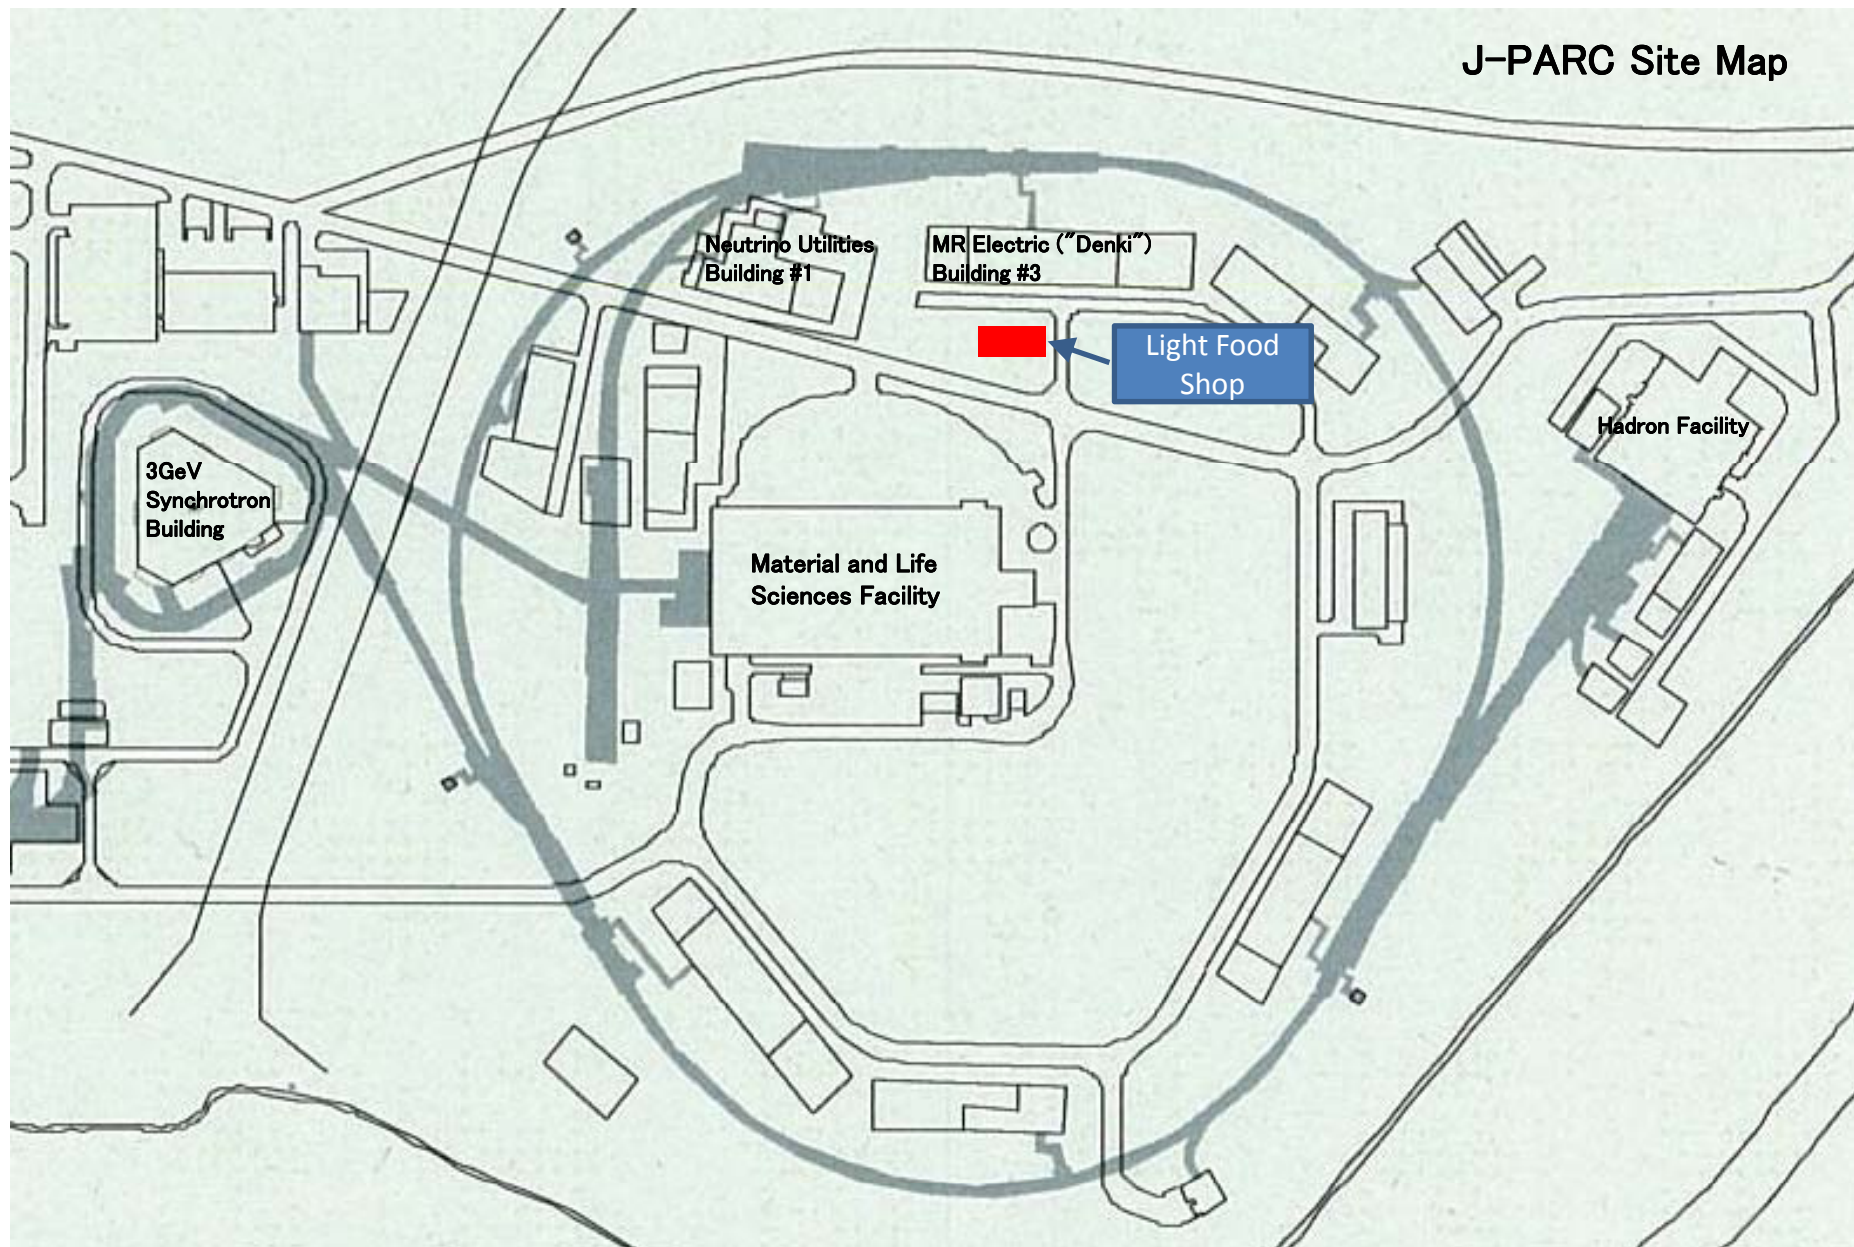

# Announcement

J-PARC Area Light Food Shop  
Open  
October 1st

① Box Lunch

② Rice Ball

③ Sandwich

④ Bread

⑤ Sweet Stuff

⑥ Drink

Shop Hour

11:30~13:30

Monday~Friday (except national holidays)

Map: attached

# J-PARC Site Map

Neutrino Utilities  
Building #1

MR Electric ("Denki")  
Building #3

Light Food  
Shop

3GeV  
Synchrotron  
Building

Material and Life  
Sciences Facility

Hadron Facility