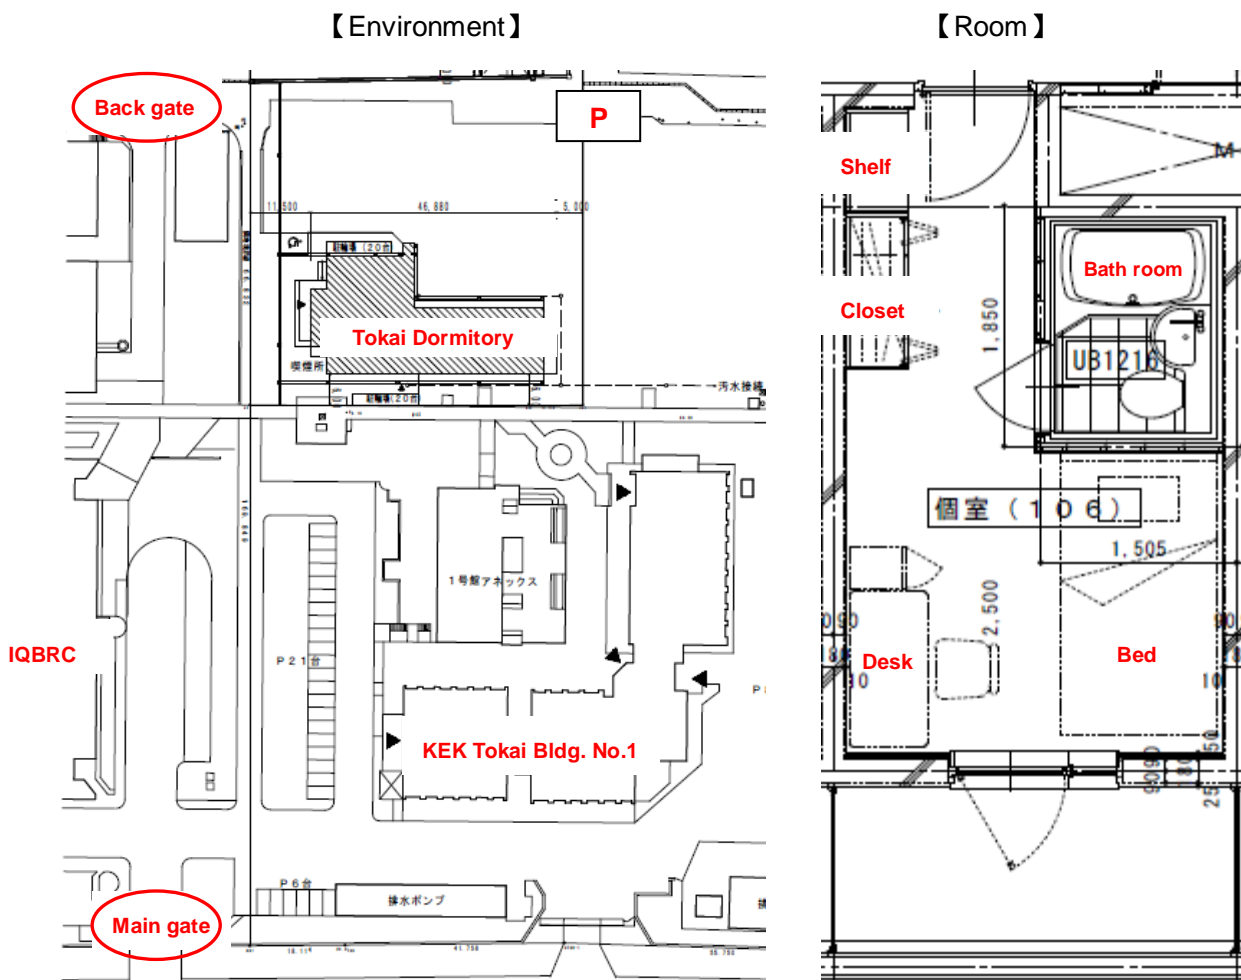

2010/12/09 Tokai Users Dormitory (Tokai Dormitory) Opens

Tokai Dormitory which is next to KEK Tokai Bldg. No.1 opens on Jan. 17th (Mon.) 2011. The reservations suppose to start from Jan. 13rd, (Thu.).

【Outline of the facility】

Rooms: Single room with bath room -- 49 rooms (One is barrier-free environment)
About 15m²/room

Common facilities: Lounge, Dining hall with kitchen, Laundry room (gender separated),
Vending machine

【How to reserve】

Apply from User Support System.

The detail about the reservation will be announced soon after on J-PARC Users Office web site (<http://is.j-parc.jp/uo/index_e.html>)

To JAEA main gate

Route 245