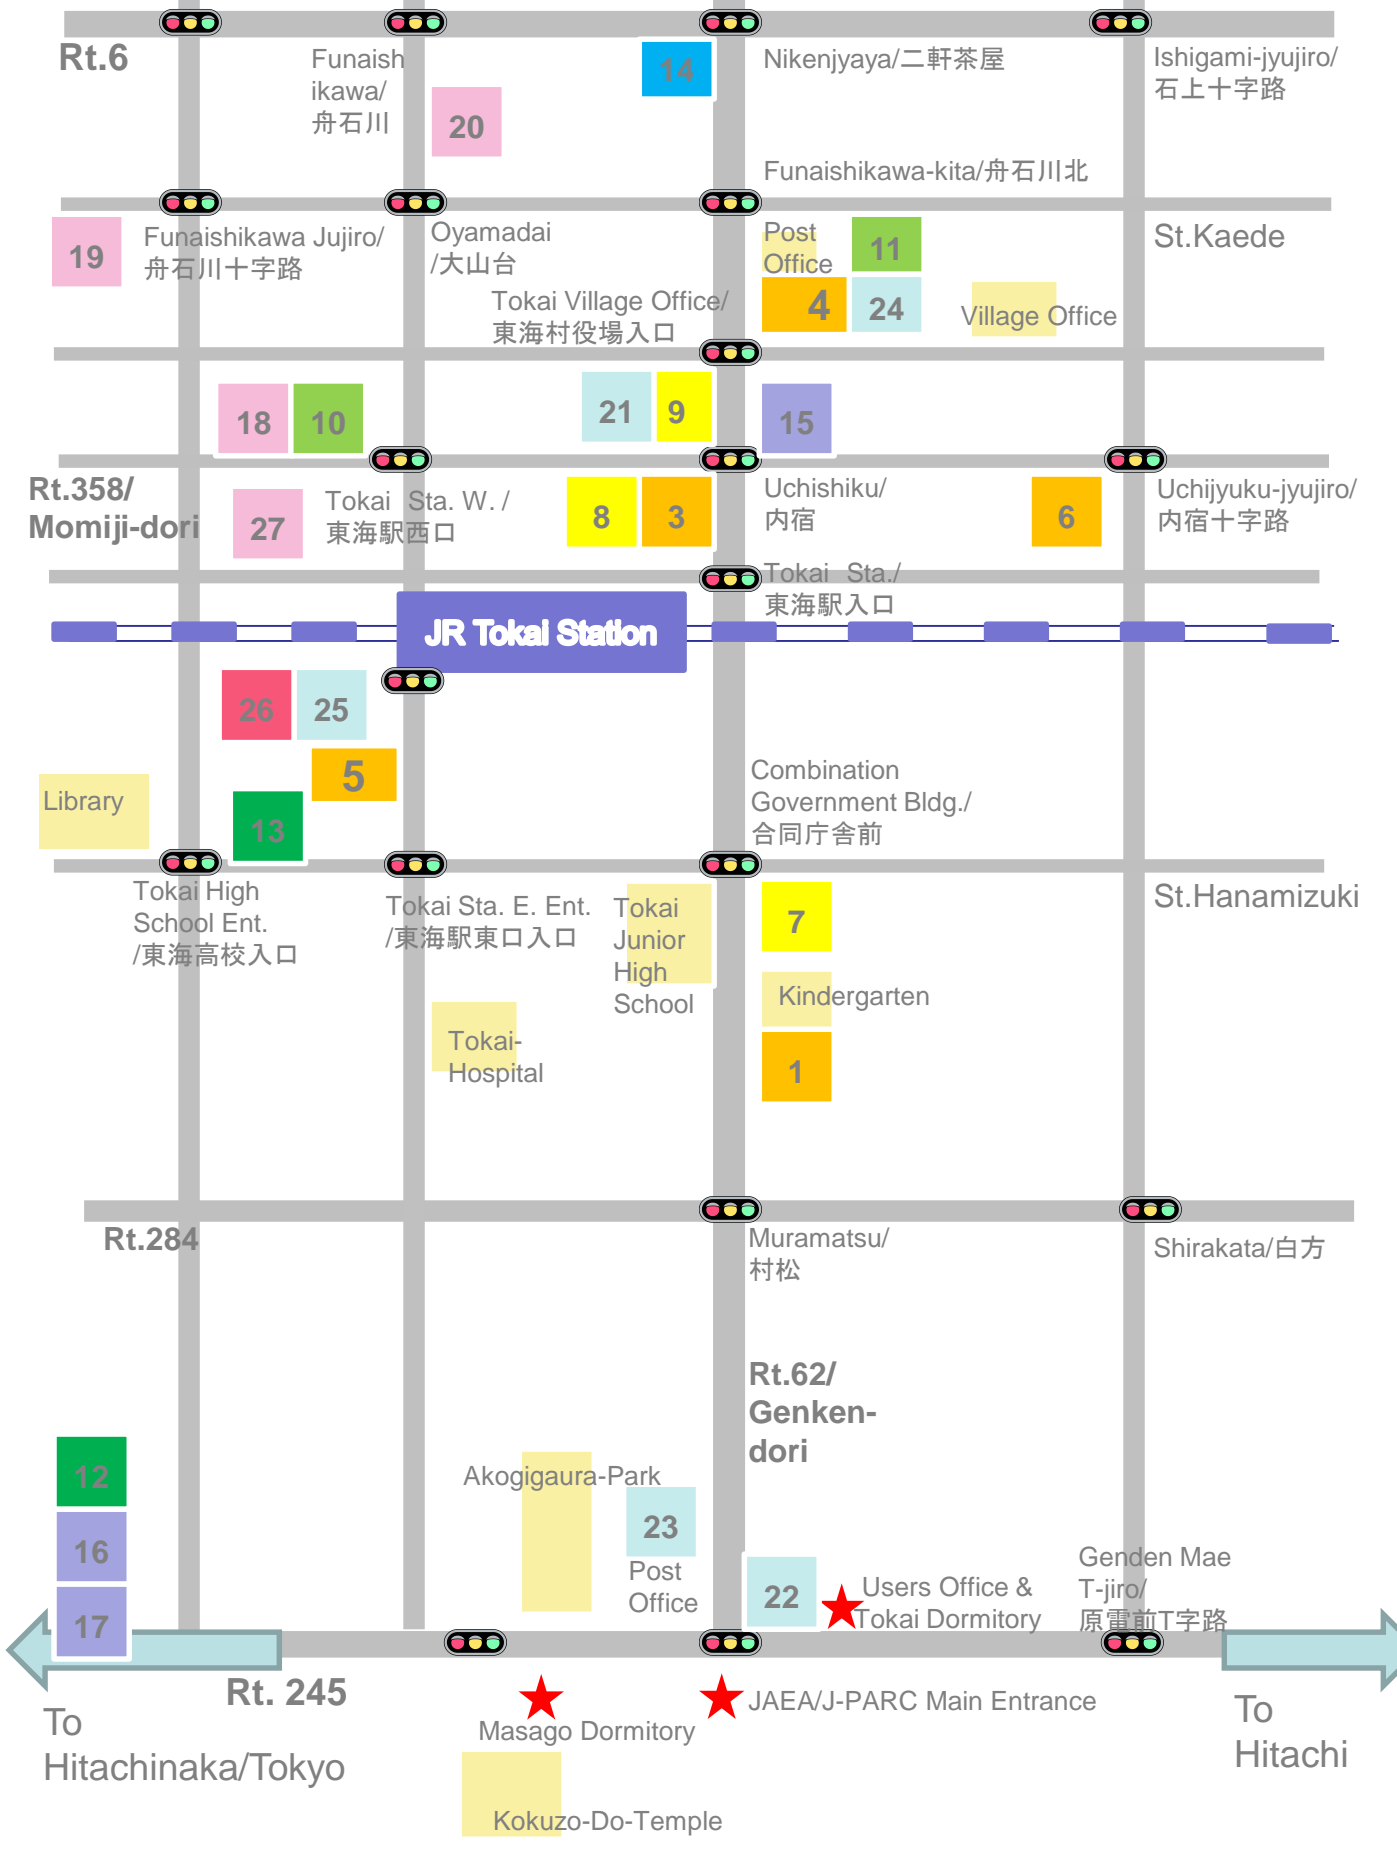

# Shopping Map

\* NOT to scale

To Tokai IC \*ETC only