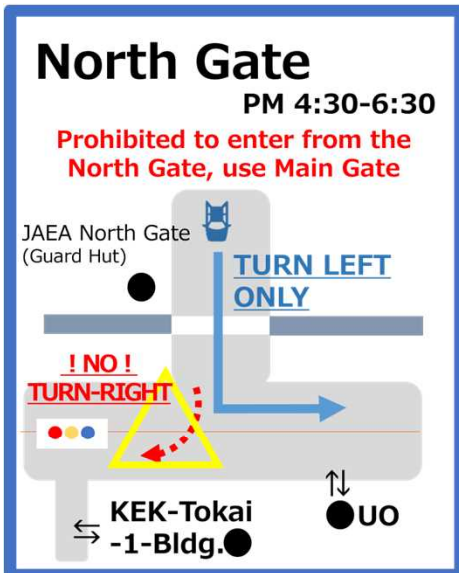

Please be sure to check before using!

Gate hour and Traffic Restriction at Main/South/North gates

☀️
7:00~9:00

🌙
17:30~19:00

Saturdays, Sundays, And holidays

Only Main Gate on weekends and holidays.
South Gate is only available on Saturdays.

① Saturday:
North Gate: Closed all day
South Gate: Open 7am-6pm

② Sunday, Holidays:
North Gate: Closed all day

[Important] Pledge for Compliance with on-site traffic rules at J-PARC

We ask all users to follow the site traffic rules and manners to ensure safe passage through J-PARC.