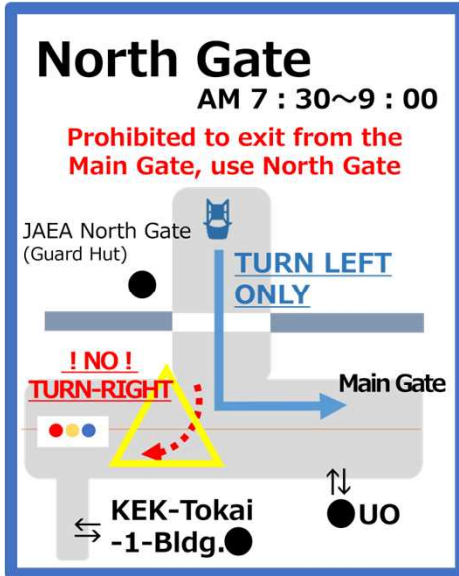

Please be sure to check before using!

Gate hour and Traffic Restriction at Main/South/North gates

☀️
7:00~9:00

🌙
17:30~19:00

Saturdays, Sundays, And holidays

Only Main Gate on weekends and holidays.
South Gate is only available on Saturdays.

① Saturday:
North Gate: Closed all day
South Gate: Open 7am-6pm

② Sunday, Holidays:
North Gate: Closed all day

[Important] Pledge for Compliance with on-site traffic rules at J-PARC

We ask all users to follow the site traffic rules and manners to ensure safe passage through J-PARC.