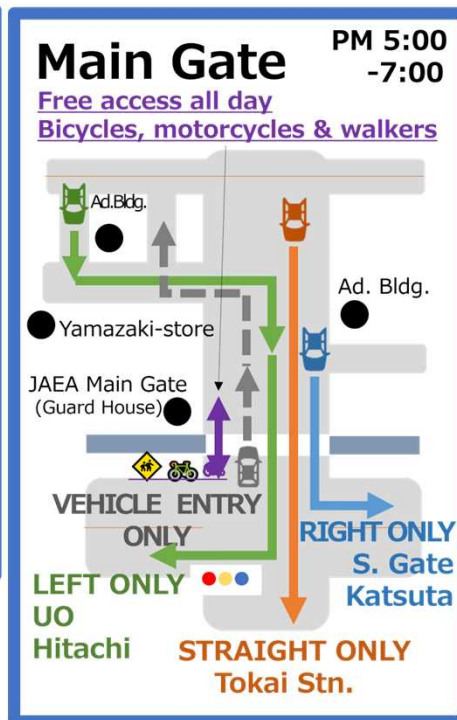

Please be sure to check before using!

Gate hour and Traffic Restriction at Main/South/North gates

☀️
7:00~9:00

🌙
17:30~19:00

Saturdays, Sundays, And holidays

Only Main Gate on weekends and holidays.
South Gate is only available on Saturdays.

① Saturday:
North Gate: Closed all day
South Gate: Open 7am-6pm

② Sunday, Holidays:
North Gate: Closed all day

[Important] Pledge for Compliance with on-site traffic rules at J-PARC

We ask all users to follow the site traffic rules and manners to ensure safe passage through J-PARC.