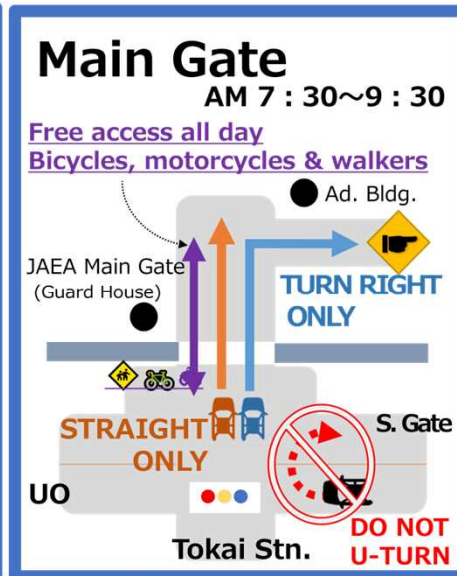

Please be sure to check before using!

Gate hour and Traffic Restriction at Main/South/North gates

☀️
7:00~9:00

🌙
17:30~19:00

Saturdays, Sundays, And holidays

Only Main Gate on weekends and holidays.
South Gate is only available on Saturdays.

① Saturday:
North Gate: Closed all day
South Gate: Open 7am-6pm

② Sunday, Holidays:
North Gate: Closed all day

[Important] Pledge for Compliance with on-site traffic rules at J-PARC

We ask all users to follow the site traffic rules and manners to ensure safe passage through J-PARC.