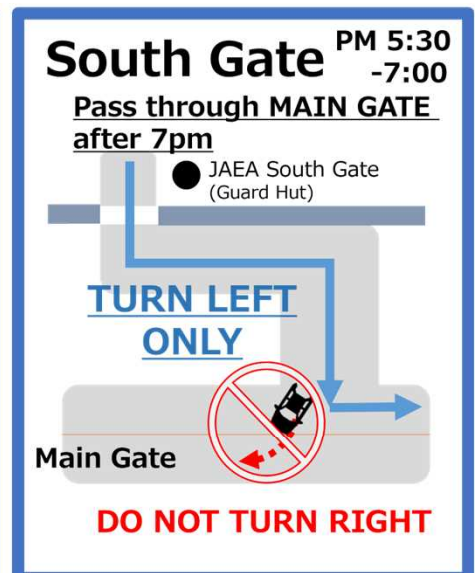

Please be sure to check before using!

Gate hour and Traffic Restriction at Main/South/North gates

☀️
7:00~9:00

🌙
17:30~19:00

Saturdays, Sundays, And holidays

Only Main Gate on weekends and holidays.
South Gate is only available on Saturdays.

① Saturday:
North Gate: Closed all day
South Gate: Open 7am-6pm

② Sunday, Holidays:
North Gate: Closed all day

[Important] Pledge for Compliance with on-site traffic rules at J-PARC

We ask all users to follow the site traffic rules and manners to ensure safe passage through J-PARC.