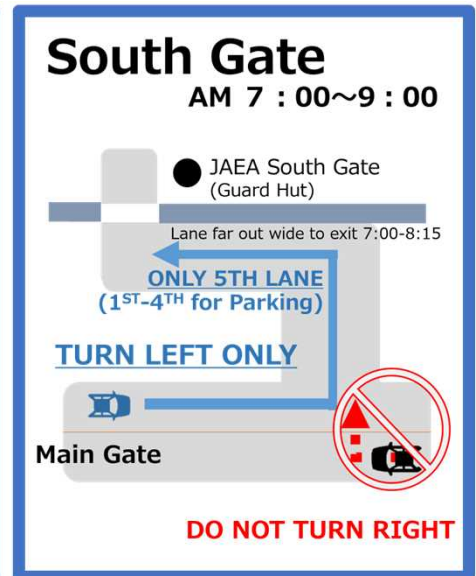

Please be sure to check before using!

Gate hour and Traffic Restriction at Main/South/North gates

☀️
7:00~9:00

🌙
17:30~19:00

Saturdays, Sundays, And holidays

Only Main Gate on weekends and holidays.
South Gate is only available on Saturdays.

① Saturday:
North Gate: Closed all day
South Gate: Open 7am-6pm

② Sunday, Holidays:
North Gate: Closed all day

[Important] Pledge for Compliance with on-site traffic rules at J-PARC

We ask all users to follow the site traffic rules and manners to ensure safe passage through J-PARC.