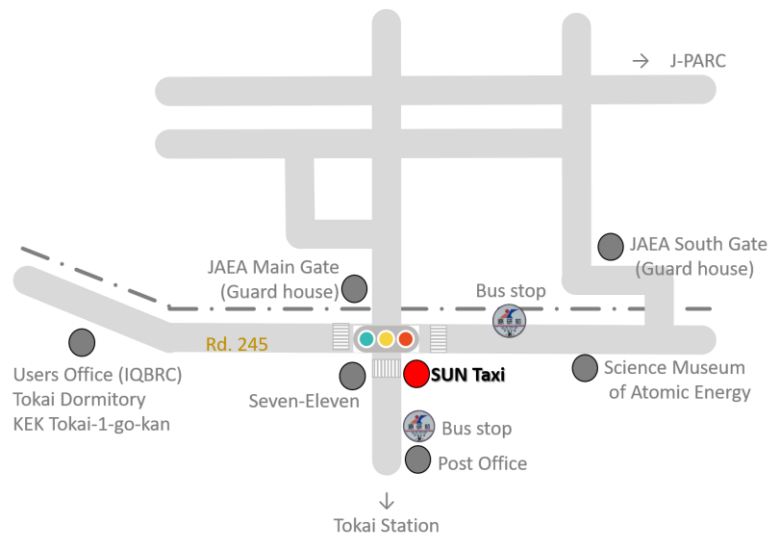

Taxies from JR Tokai station

There are taxi stands at the east and west exits of JR Tokai station. Click the map to enlarge. .

The East exit is closer to J-PARC.

Taxi fare

Tokai station East exit - JAEA main gate

Distance: about 3km

Fare: about 1,500yen

* Please note fares may differ depending on traffic conditions.

Taxi companies nearby Tokai station/J-PARC

1) SUN Taxi

Location: in front of JAEA Main gate

TEL: 029-282-0377

2) JOTO Taxi

Location: JR Tokai station West exit

TEL: 029-282-2595

Taxi stands at Tokai Station at both side of East and West exits.

AEON shopping store on the east side of station.