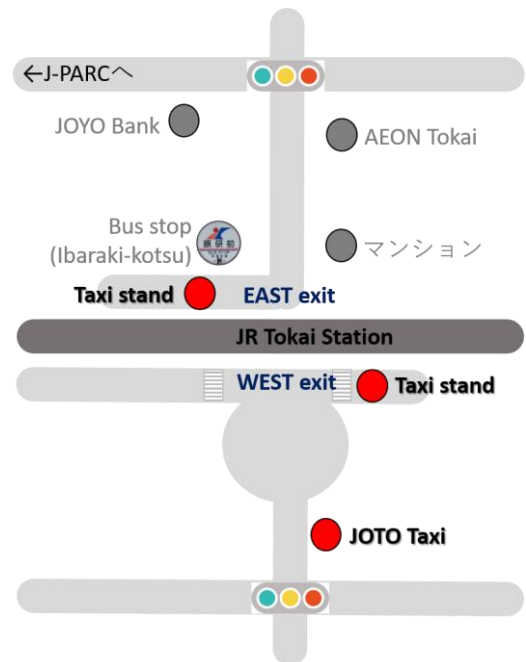

Taxies from JR Tokai station

There are taxi stands at the east and west exits of JR Tokai station. Click the map to enlarge. .

The East exit is closer to J-PARC.

Taxi fare

Tokai station East exit - JAEA main gate

Distance: about 3km

Fare: about 1,500yen

* Please note fares may differ depending on traffic conditions.

Taxi companies nearby Tokai station/J-PARC

1) SUN Taxi

Location: in front of JAEA Main gate

TEL: 029-282-0377

2) JOTO Taxi

Location: JR Tokai station West exit

TEL: 029-282-2595

Taxi stands at Tokai Station at both side of East and West exits.

AEON shopping store on the east side of station.